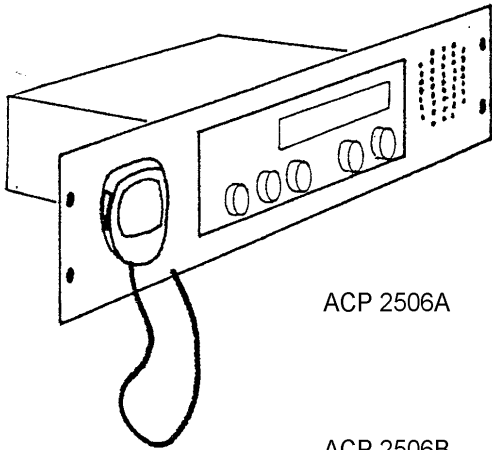

American Wireless Inc ACM 2500 Series Scanner Panels

ACP 2501A

*SCANNER AND SPEAKER PANEL
MOUNTED. (SPEAKER PROVIDED
BY DONCO)*

ACP 2501B

*SCANNER PANEL MOUNTED.
NO SPEAKER*

ACP 2506A

*RADIO WITH MIC AND SPEAKER
PANEL MOUNTED. (SPEAKER
PROVIDED)*

ACP 2506B

*RADIO WITH SPEAKER PANEL
MOUNTED. NO MIC. (SPEAKER
PROVIDED)*

ACP 2506C

*RADIO PANEL MOUNTED.
NO MIC AND NO SPEAKER*

ALL SCANNERS AND CB RADIOS SHOULD BE SENT TO US FOR PANEL MOUNTING. TURN AROUND TIME ABOUT THREE WEEKS.