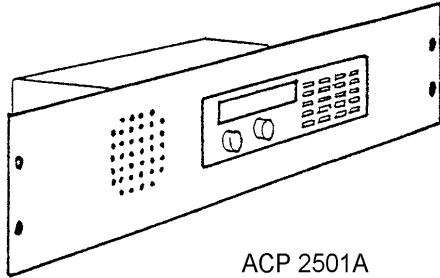

American Wireless Inc ACM 2500 Series Scanner Panels

ACP 2501A

*SCANNER AND SPEAKER PANEL
MOUNTED. (SPEAKER PROVIDED
BY DONCO)*

ACP 2501B

*SCANNER PANEL MOUNTED.
NO SPEAKER*

ACP 2506A

*RADIO WITH MIC AND SPEAKER
PANEL MOUNTED. (SPEAKER
PROVIDED)*

ACP 2506B

*RADIO WITH SPEAKER PANEL
MOUNTED. NO MIC. (SPEAKER
PROVIDED)*

ACP 2506C

*RADIO PANEL MOUNTED.
NO MIC AND NO SPEAKER*

ALL SCANNERS AND CB RADIOS SHOULD BE SENT TO US FOR PANEL MOUNTING. TURN AROUND TIME ABOUT THREE WEEKS.